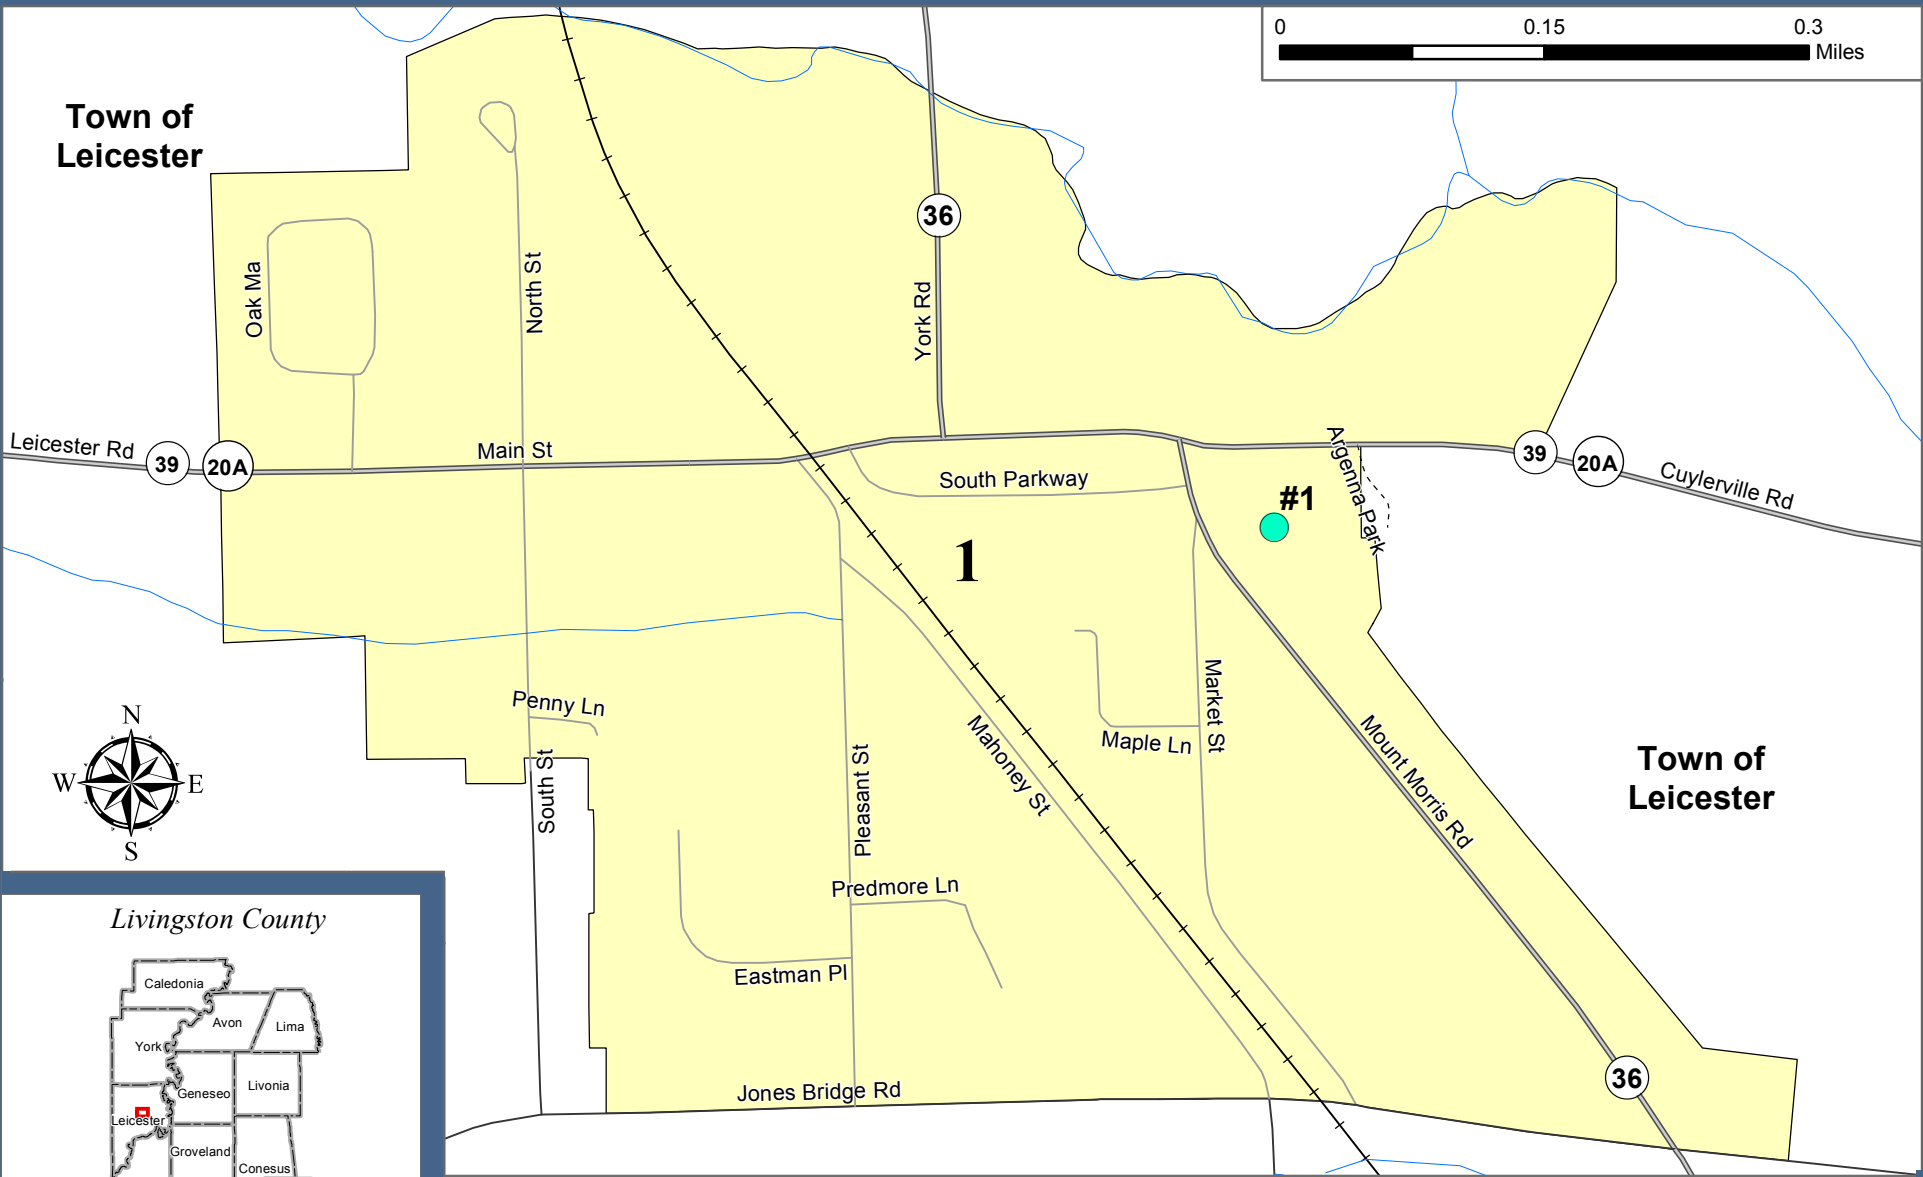

Village of Leicester

Election District 2016

- Polling Site
- Election District
- Town Boundaries
- Village Boundary
- State Highway
- Town Road
- Village Road
- Private Road
- Railroad
- Hydrography

Polling Site Address
**#1: Genesee Valley BOCES Leicester Campus,
 3 Mount Morris Rd**

Map created by the Livingston County Planning Department: September 2016
 M:\ARCVIEW\eldist\General Elections\2016\
 LeicesterElectionDistrict2016.mxd