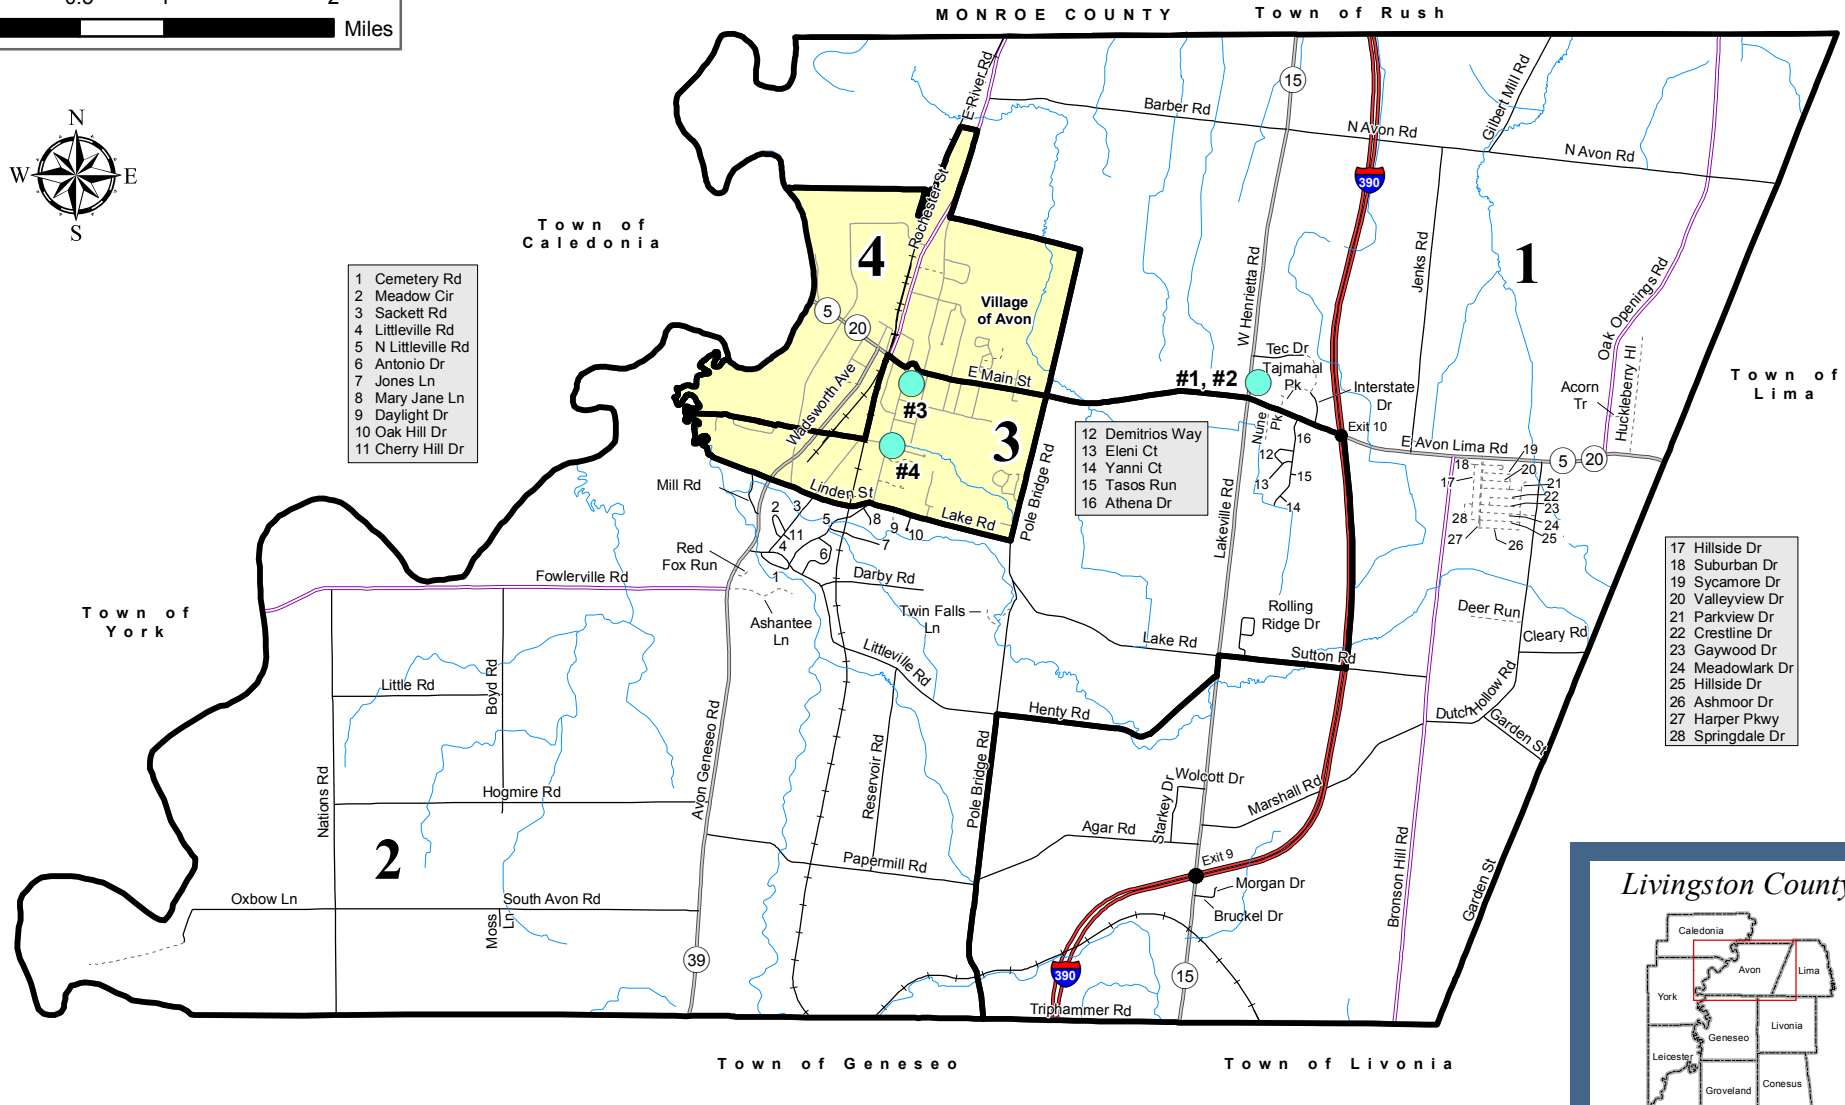

# Town of Avon

# Election Districts 2016

- 1 Cemetery Rd
- 2 Meadow Cir
- 3 Sackett Rd
- 4 Littleville Rd
- 5 N Littleville Rd
- 6 Antonio Dr
- 7 Jones Ln
- 8 Mary Jane Ln
- 9 Daylight Dr
- 10 Oak Hill Dr
- 11 Cherry Hill Dr

### Polling Site Addresses

- #1, #2: Town of Avon Fire District, 1615 W. Henrietta Road
- #3: Avon Village Hall, 74 Genesee Street
- #4: Wesleyan Church, 300 Genesee Street

- Polling Sites
- Election Districts
- Town Boundaries
- Village Boundaries
- Railroads
- Hydrography
- Expressway
- State Highway
- County Highway
- Town Road
- Village Road
- Private Road

- 12 Demitrios Way
- 13 Eleni Ct
- 14 Yanni Ct
- 15 Tasos Run
- 16 Athena Dr
- 17 Hillside Dr
- 18 Suburban Dr
- 19 Sycamore Dr
- 20 Valleyview Dr
- 21 Parkview Dr
- 22 Crestline Dr
- 23 Gaywood Dr
- 24 Meadowlark Dr
- 25 Hillside Dr
- 26 Ashmoor Dr
- 27 Harper Pkwy
- 28 Springdale Dr