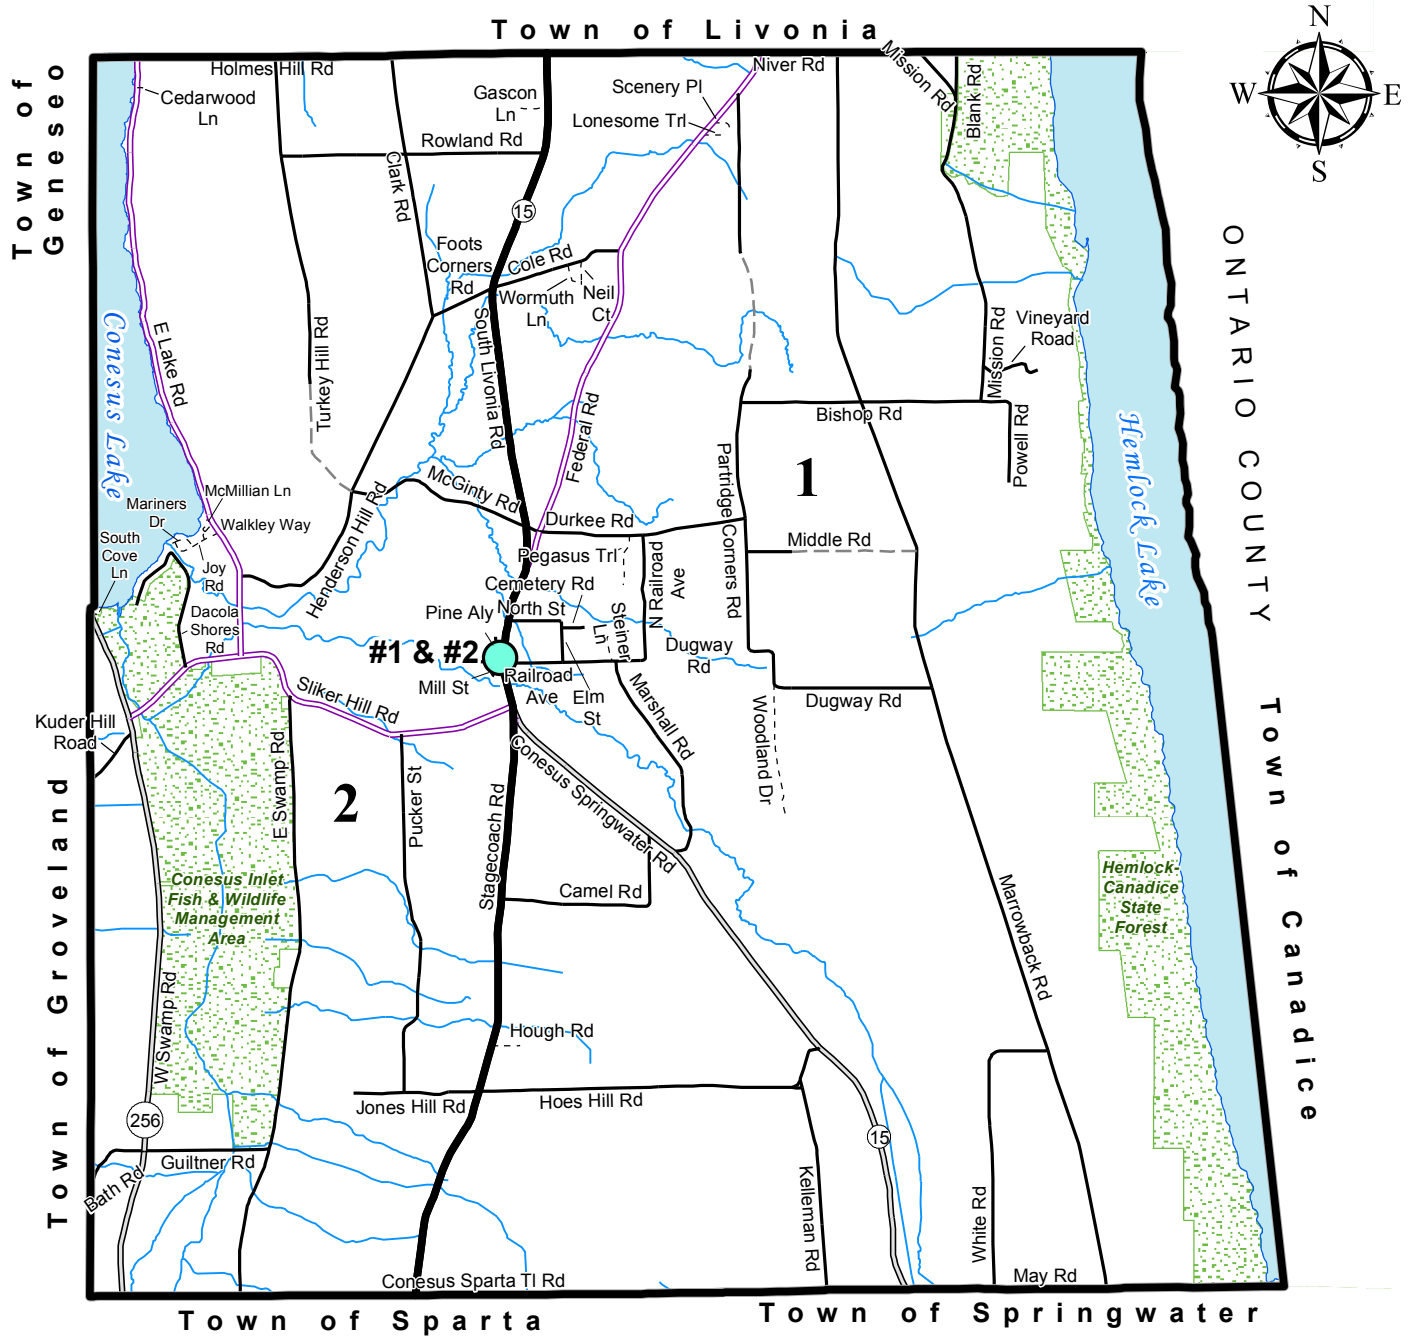

Town of Conesus

Election Districts 2016

Livingston County

- Polling Sites
- Election Districts
- Town Boundary
- Lakes
- State Land
- Expressway
- State Highway
- County Highway
- Town Road
- Seasonal Road
- Private Road
- Hydrography

Map prepared by Livingston County
Planning Department: September 2016

M:\ARCVIEW\eldist\General Elections\2016\
TConesusElectionDistrict2016.mxd

Polling Site Address

#1 & #2: Conesus Town Hall, 6210 South Livonia Road