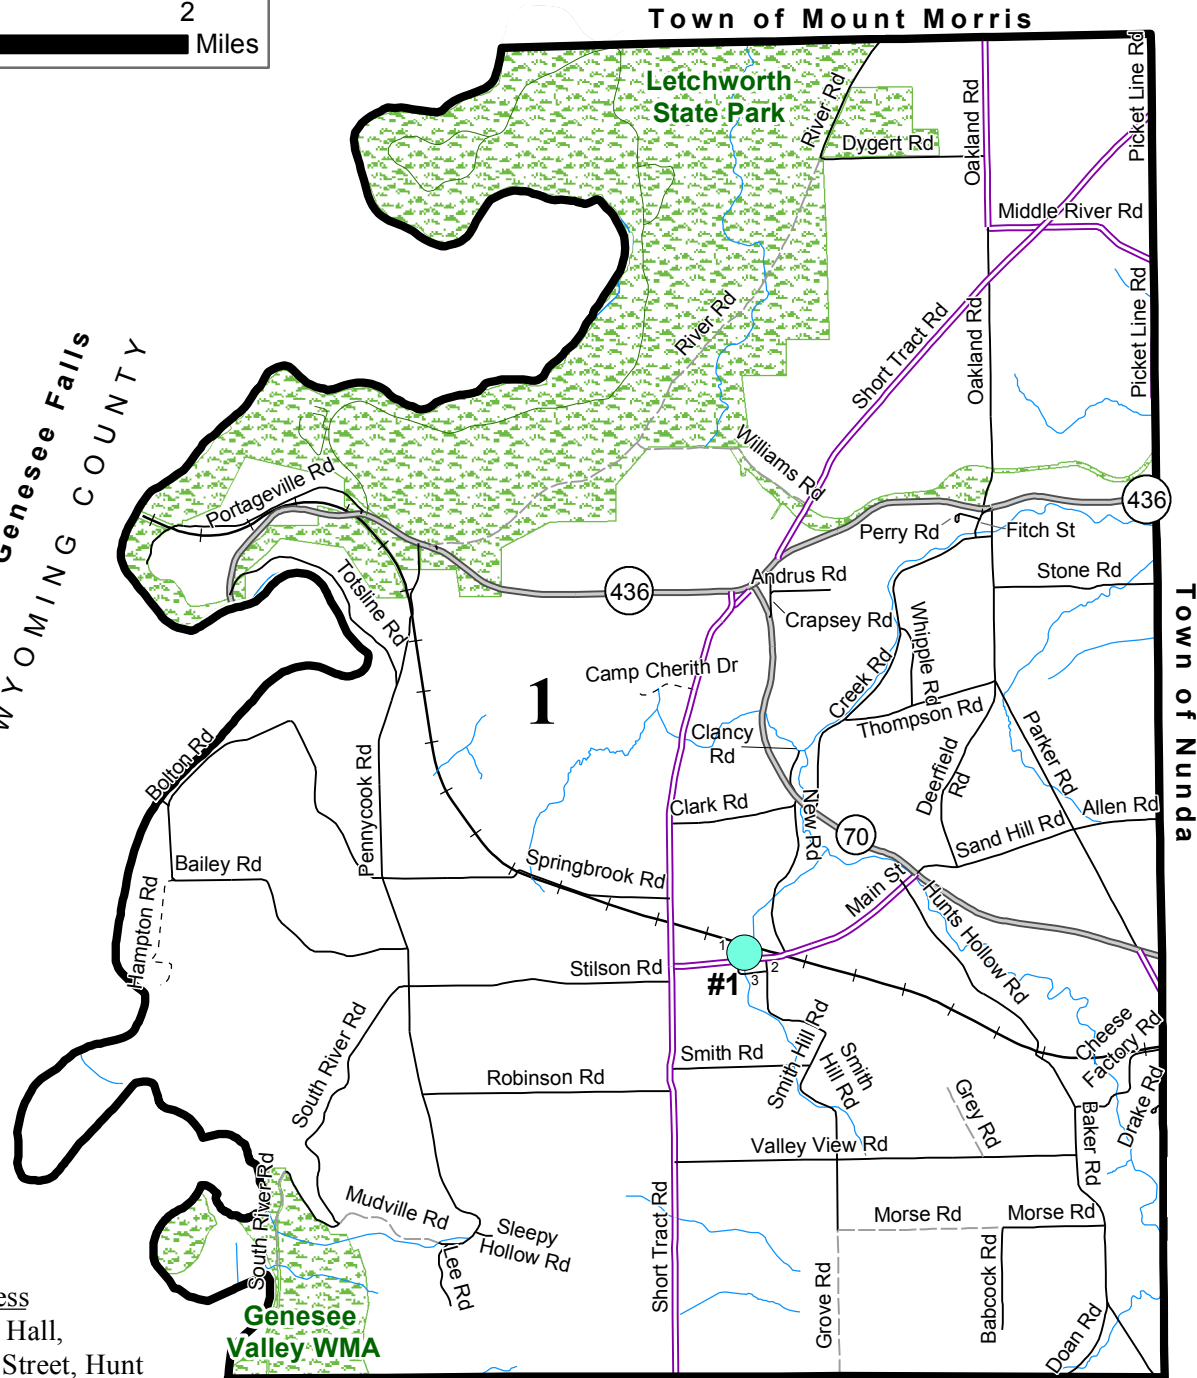

# Town of Portage

## Election Districts 2016

Livingston County

- Polling Sites
- Election Districts
- Town Boundary
- State Land
- State Highway
- County Highway
- Town Road
- Park Road
- Seasonal Road
- Private Road
- Railroads
- Hydrography

- 1.** N. Church St  
**2.** S. Church St  
**3.** Maple St

Polling Site Address  
**#1:** PortageTown Hall,  
 2 North Church Street, Hunt

Town of Genesee Falls  
WYOMING COUNTY

Town of Granger ALLEGANY COUNTY