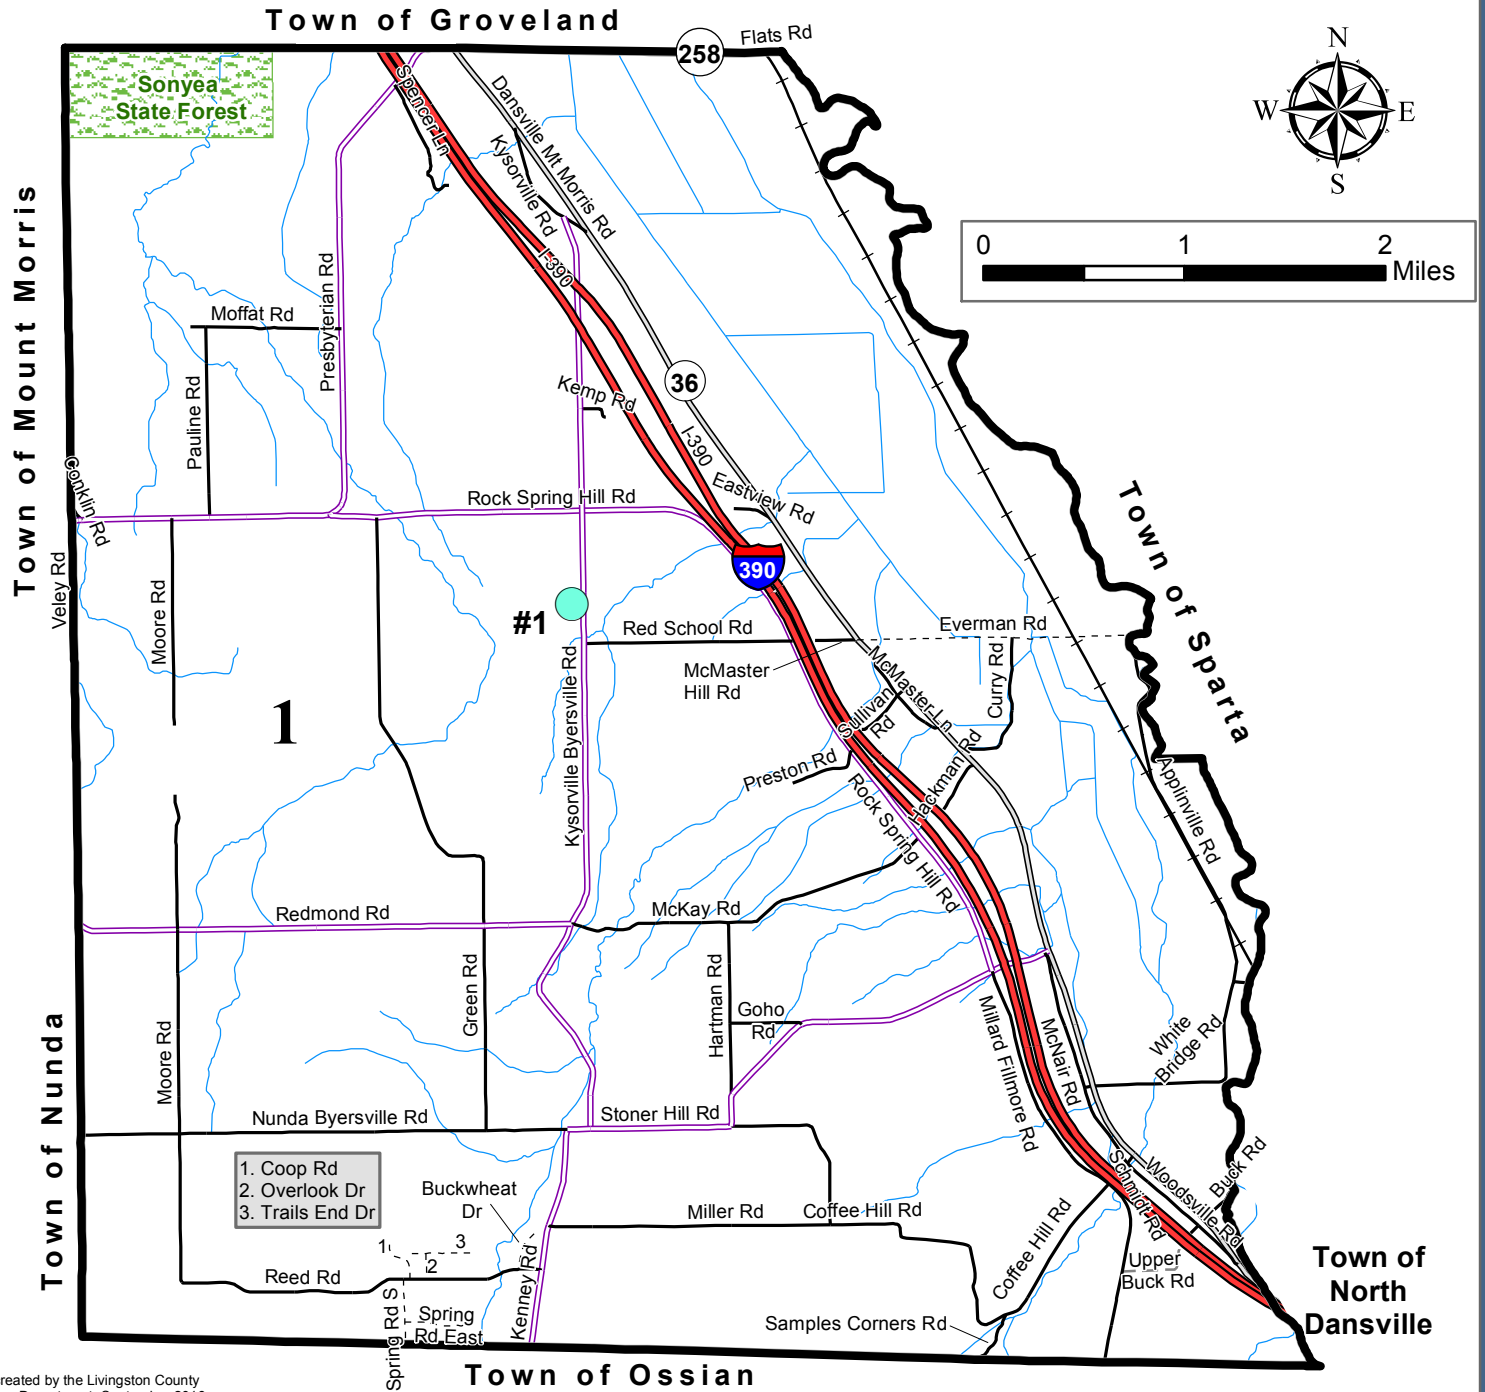

# Town of West Sparta

## Election Districts 2016

Livingston County

-  Polling Sites
-  Election Districts
-  Town Boundary
-  State Land
-  Expressway
-  State Highway
-  County Highway
-  Town Road
-  Seasonal Road
-  Private Road
-  Railroads
-  Hydrography

Polling Site Address  
 #1: West Sparta Town Hall,  
 8302 Kysorville-Byersville  
 Road

Map created by the Livingston County  
 Planning Department: September 2016

M:\ARCVIEW\eldist\General Elections\2016\TWSpartaElectionDistrict2016